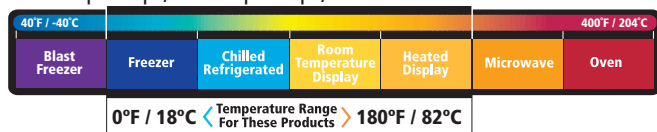

OneCup® Cups, Envelop® Cups, Flat and Dome Lids

OneCup Cups, Envelop Cups, Cup Lids (0°F/18°C - 180°F/82°C)

These guidelines are supplied to assist you in determining the proper use of Pactiv products. They are based upon testing and published guidelines and are reliable in most applications. However, because every food supplier's recipes, ingredients, processes and supply chain is unique, these guidelines are not a substitute for product testing. Confirmation of product acceptability under your specific conditions of use must be done by you.